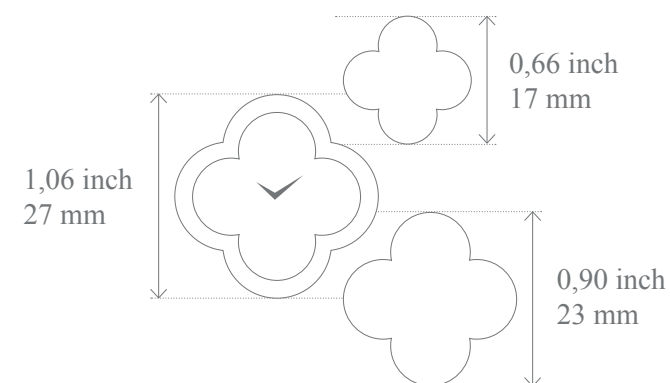

### Case & motif size guide

Sweet Alhambra  
Gold bracelet

Alhambra, small size  
Gold bracelet

Alhambra, small size  
Gold bracelet paved

Print in actual size to see the real dimension of the case

Please note that the size guide is an indicative tool. We recommend you to visit one of our Boutiques to try the watches on in order to define which one fit you best.