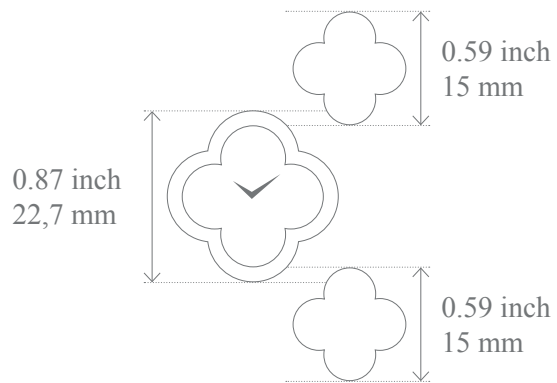

### Case size guide

Sweet Alhambra  
*Non-paved & paved*

Alhambra, small size  
*Non-paved*

Alhambra, small size  
*Paved*

Alhambra, medium size  
*Paved*

Alhambra Talisman  
*Paved*

Print in actual size to see the real dimension of the case

### Case & motif size guide

Sweet Alhambra  
Gold bracelet

Alhambra, small size  
Gold bracelet

Alhambra, small size  
Gold bracelet paved

Print in actual size to see the real dimension of the case

Please note that the size guide is an indicative tool. We recommend you to visit one of our Boutiques to try the watches on in order to define which one fit you best.