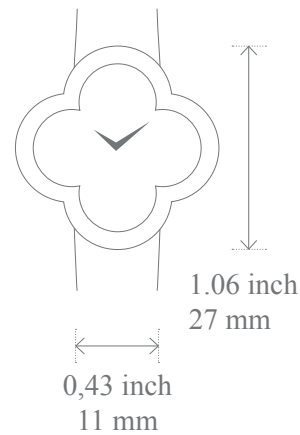

### Case size guide

Sweet Alhambra  
*Non-paved & paved*

Alhambra, small size  
*Non-paved*

Alhambra, small size  
*Paved*

Alhambra, medium size  
*Paved*

Alhambra Talisman  
*Paved*

Print in actual size to see the real dimension of the case

### Case & motif size guide

Sweet Alhambra  
Gold bracelet

Alhambra, small size  
Gold bracelet

Alhambra, small size  
Gold bracelet paved

Print in actual size to see the real dimension of the case

Please note that the size guide is an indicative tool. We recommend you to visit one of our Boutiques to try the watches on in order to define which one fit you best.