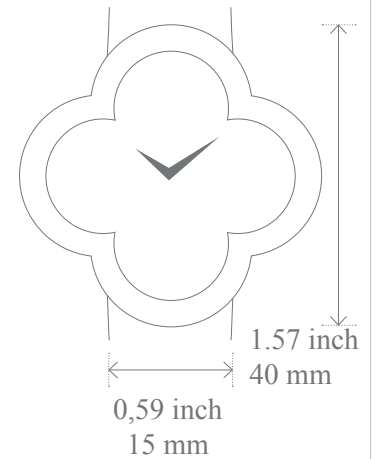

### Case size guide

Sweet Alhambra  
*Non-paved & paved*

Alhambra, small size  
*Non-paved*

Alhambra, small size  
*Paved*

Alhambra, medium size  
*Paved*

Alhambra Talisman  
*Paved*

Print in actual size to see the real dimension of the case

### Case & motif size guide

Sweet Alhambra  
Gold bracelet

Alhambra, small size  
Gold bracelet

Alhambra, small size  
Gold bracelet paved

Print in actual size to see the real dimension of the case

Please note that the size guide is an indicative tool. We recommend you to visit one of our Boutiques to try the watches on in order to define which one fit you best.