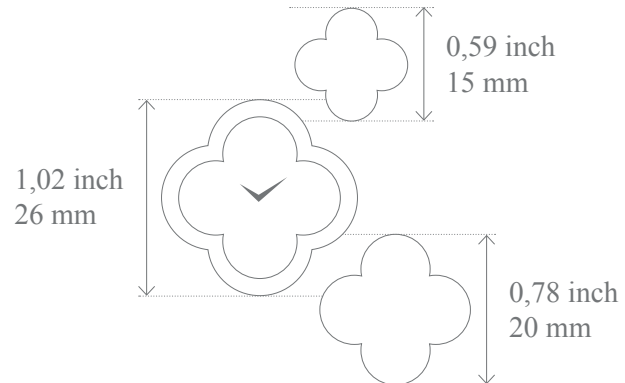

### Case size guide

Sweet Alhambra  
*Non-paved & paved*

Alhambra, small size  
*Non-paved*

Alhambra, small size  
*Paved*

Alhambra, medium size  
*Paved*

Alhambra Talisman  
*Paved*

Print in actual size to see the real dimension of the case

Please note that the size guide is an indicative tool. We recommend you to visit one of our Boutiques to try the watches on in order to define which one fit you best.

© Van Cleef & Arpels-2019 All rights reserved

### Case & motif size guide

Sweet Alhambra  
Gold bracelet

Alhambra, small size  
Gold bracelet

Alhambra, small size  
Gold bracelet paved

Print in actual size to see the real dimension of the case

Please note that the size guide is an indicative tool. We recommend you to visit one of our Boutiques to try the watches on in order to define which one fit you best.