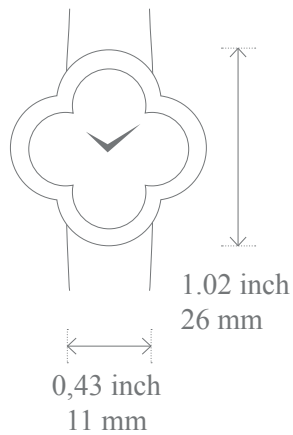

### Case size guide

Sweet Alhambra  
*Non-paved & paved*

Alhambra, small size  
*Non-paved*

Alhambra, small size  
*Paved*

Alhambra, medium size  
*Paved*

Alhambra Talisman  
*Paved*

Print in actual size to see the real dimension of the case

### Case & motif size guide

Sweet Alhambra  
Gold bracelet

Alhambra, small size  
Gold bracelet

Alhambra, small size  
Gold bracelet paved

Print in actual size to see the real dimension of the case

Please note that the size guide is an indicative tool. We recommend you to visit one of our Boutiques to try the watches on in order to define which one fit you best.