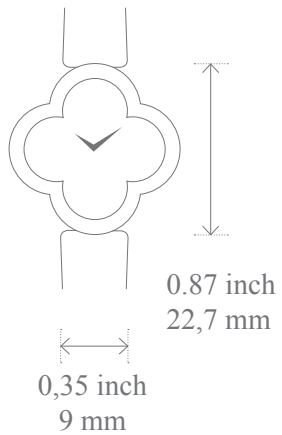

### Case size guide

Sweet Alhambra  
*Non-paved & paved*

Alhambra, small size  
*Non-paved*

Alhambra, small size  
*Paved*

Alhambra, medium size  
*Paved*

Alhambra Talisman  
*Paved*

Print in actual size to see the real dimension of the case

### Case & motif size guide

Sweet Alhambra  
Gold bracelet

Alhambra, small size  
Gold bracelet

Alhambra, small size  
Gold bracelet paved

Print in actual size to see the real dimension of the case

Please note that the size guide is an indicative tool. We recommend you to visit one of our Boutiques to try the watches on in order to define which one fit you best.