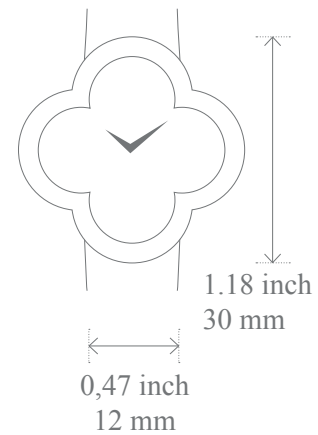

### Case size guide

Sweet Alhambra  
*Non-paved & paved*

Alhambra, small size  
*Non-paved*

Alhambra, small size  
*Paved*

Alhambra, medium size  
*Paved*

Alhambra Talisman  
*Paved*

Print in actual size to see the real dimension of the case

### Case & motif size guide

Sweet Alhambra  
Gold bracelet

Alhambra, small size  
Gold bracelet

Alhambra, small size  
Gold bracelet paved

Print in actual size to see the real dimension of the case

Please note that the size guide is an indicative tool. We recommend you to visit one of our Boutiques to try the watches on in order to define which one fit you best.