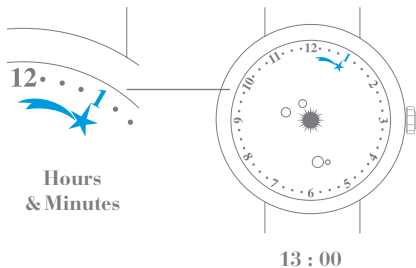

SELF-WINDING PLANETARIUM MOVEMENT

Lady Arpels Planétarium

I. Read the time

II. Wind the watch