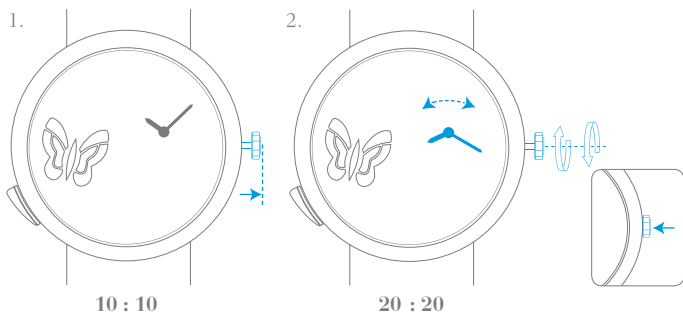

SELF-WINDING MECHANICAL MOVEMENT, RANDOM AND ON DEMAND AUTOMATON

I. Read the time

10 : 10

II. Wind the watch

SELF-WINDING MECHANICAL MOVEMENT, RANDOM AND ON DEMAND AUTOMATON

III. Set the time

IV. Launch the fluttering of the wings

Lucky Day

00h
AUTONOMY

Your watch's power reserve

Important note: wait 30 seconds after winding the watch before setting the time

Self-winding through your wrist movement

Turning clockwise

Turning counter-clockwise