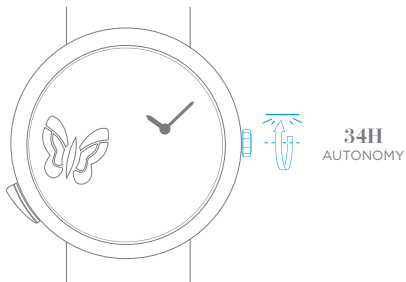

SELF-WINDING MECHANICAL MOVEMENT, RANDOM AND ON DEMAND AUTOMATON

I. Read the time

10 : 10

II. Wind the watch

SELF-WINDING MECHANICAL MOVEMENT, RANDOM AND ON DEMAND AUTOMATON

III. Set the time

IV. Launch the fluttering of the wings

Lucky Day

00h
AUTONOMY

Your watch's power reserve

Important note: wait 30 seconds after winding the watch before setting the time

Self-winding through your wrist movement

Turning clockwise

Turning counter-clockwise