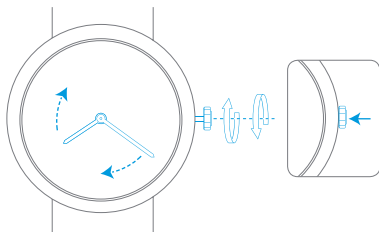

QUARTZ MOVEMENT WITH CROWN

I. Read the time

10 : 10

II. Set the time

1.

10 : 10

2.

8 : 20

Year

Wishes

Lucky Day

00h
AUTONOMY

Your watch's power reserve

Important note: wait 30 seconds after winding the watch before setting the time

Self-winding through your wrist movement

Turning clockwise