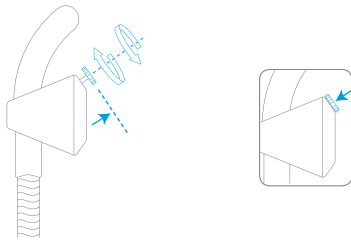

QUARTZ MOVEMENT WITH CROWN

I. Read the time

---

10 : 10

II. Set the time

1.

10 : 10

2.

8 : 20

1.

2.