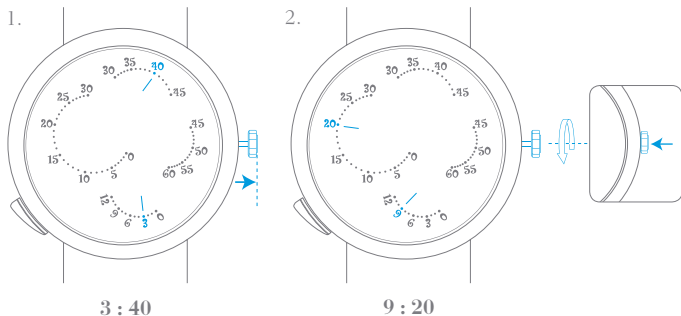

SELF-WINDING RETROGRADE JUMPING HOURS, VARIABLE SPEED MINUTES, ANIMATION ON DEMAND MOVEMENT

III. Set the time