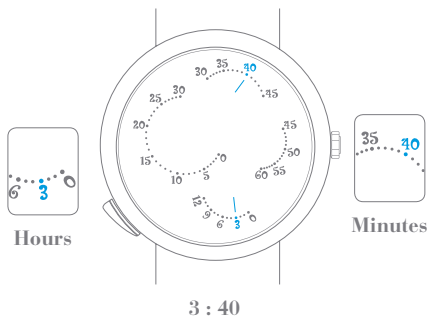

SELF-WINDING RETROGRADE JUMPING HOURS, VARIABLE SPEED MINUTES, ANIMATION ON DEMAND MOVEMENT

I. Read the time

II. Wind the watch

SELF-WINDING RETROGRADE JUMPING HOURS, VARIABLE SPEED MINUTES, ANIMATION ON DEMAND MOVEMENT

III. Set the time

IV. Launch the animation *Butterfly*

PICTOGRAMS

Hours

Day

Minutes

Month

Calendar

Year

Wishes

Lucky Day

00h
AUTONOMY

Your watch's power reserve

Important note: wait 30 seconds after winding the watch before setting the time

Self-winding through your wrist movement

Turning clockwise

Turning counter-clockwise

Turning clockwise until you meet resistance

Turning counter-clockwise until you meet resistance

Local time

Time in selected country

High-pitched sound

Low-pitched sound