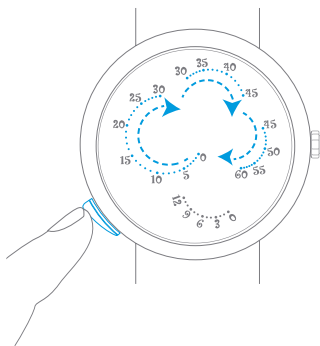

IV. Launch the animation *Butterfly*