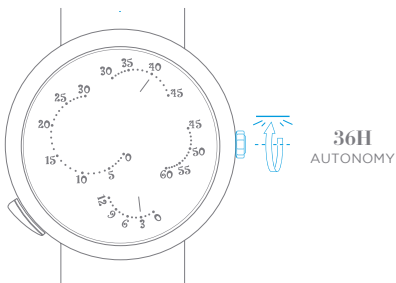

SELF-WINDING RETROGRADE JUMPING HOURS, VARIABLE SPEED MINUTES, ANIMATION ON DEMAND MOVEMENT

I. Read the time

II. Wind the watch

SELF-WINDING RETROGRADE JUMPING HOURS, VARIABLE SPEED MINUTES, ANIMATION ON DEMAND MOVEMENT

Year

Wishes

Lucky Day

00h
AUTONOMY

Your watch's power reserve

Important note: wait 30 seconds after winding the watch before setting the time

Self-winding through your wrist movement

Turning clockwise