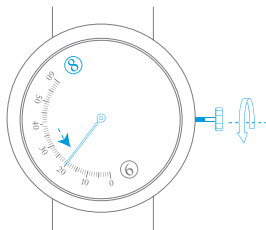

SELF-WINDING DUAL TIME MECHANICAL MOVEMENT

I. Read the time

II. Wind the watch

SELF-WINDING DUAL TIME MECHANICAL MOVEMENT

III. Set the time

1.

4 : 40

2.

8 : 20

1.

2 : 40

2.

6 : 20

PICTOGRAMS

Hours

Day

Important note: wait 30 seconds after winding the watch before setting the time

Self-winding through your wrist movement

Turning clockwise

Turning counter-clockwise

Turning clockwise until you meet resistance