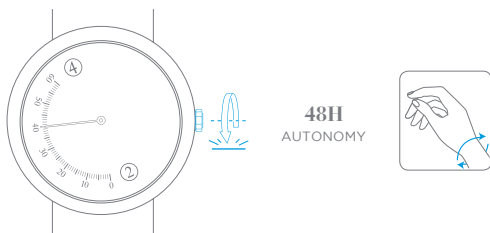

SELF-WINDING DUAL TIME MECHANICAL MOVEMENT

I. Read the time

II. Wind the watch

SELF-WINDING DUAL TIME MECHANICAL MOVEMENT

III. Set the time

1.

4 : 40

2.

Important note: wait 30 seconds after winding the watch before setting the time

Self-winding through your wrist movement

Turning clockwise

Turning counter-clockwise

Turning clockwise until you meet resistance