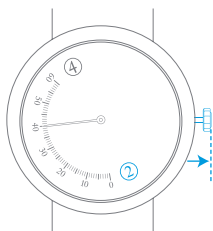

SELF-WINDING DUAL TIME MECHANICAL MOVEMENT

I. Read the time

II. Wind the watch

SELF-WINDING DUAL TIME MECHANICAL MOVEMENT

III. Set the time

1.

4 : 40

2.

8 : 20

1.

2 : 40

2.

6 : 20

PICTOGRAMS

Hours

Day

Important note: wait 30 seconds after winding the watch before setting the time

Self-winding through your wrist movement

Turning clockwise

Turning counter-clockwise

Turning clockwise until you meet resistance