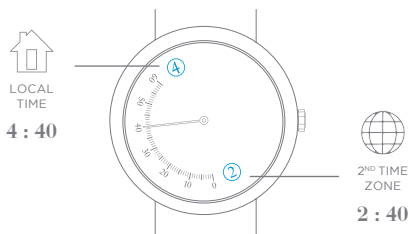

SELF-WINDING DUAL TIME MECHANICAL MOVEMENT

I. Read the time

II. Wind the watch

SELF-WINDING DUAL TIME MECHANICAL MOVEMENT

III. Set the time

1.

4 : 40

2.

8 : 20

1.

2 : 40

2.

6 : 20

PICTOGRAMS

Hours

Day

Important note: wait 30 seconds after winding the watch before setting the time

Self-winding through your wrist movement

Turning clockwise

Turning counter-clockwise

Turning clockwise until you meet resistance