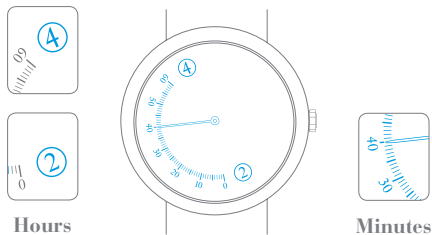

SELF-WINDING DUAL TIME MECHANICAL MOVEMENT

I. Read the time

II. Wind the watch

SELF-WINDING DUAL TIME MECHANICAL MOVEMENT

III. Set the time

1.

4 : 40

2.

8 : 20

1.

2 : 40

2.

6 : 20

PICTOGRAMS

Hours

Day

Important note: wait 30 seconds after winding the watch before setting the time

Self-winding through your wrist movement

Turning clockwise

Turning counter-clockwise

Turning clockwise until you meet resistance