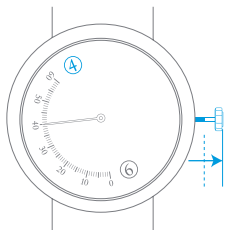

SELF-WINDING DUAL TIME MECHANICAL MOVEMENT

I. Read the time

II. Wind the watch

SELF-WINDING DUAL TIME MECHANICAL MOVEMENT

III. Set the time

1.

4 : 40

2.

Important note: wait 30 seconds after winding the watch before setting the time

Self-winding through your wrist movement

Turning clockwise

Turning counter-clockwise

Turning clockwise until you meet resistance