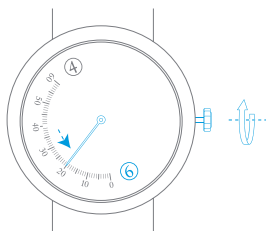

SELF-WINDING DUAL TIME MECHANICAL MOVEMENT

I. Read the time

II. Wind the watch

SELF-WINDING DUAL TIME MECHANICAL MOVEMENT

III. Set the time

1.

4 : 40

2.

8 : 20

1.

2 : 40

2.

6 : 20

PICTOGRAMS

Hours

Day

Important note: wait 30 seconds after winding the watch before setting the time

Self-winding through your wrist movement

Turning clockwise

Turning counter-clockwise

Turning clockwise until you meet resistance