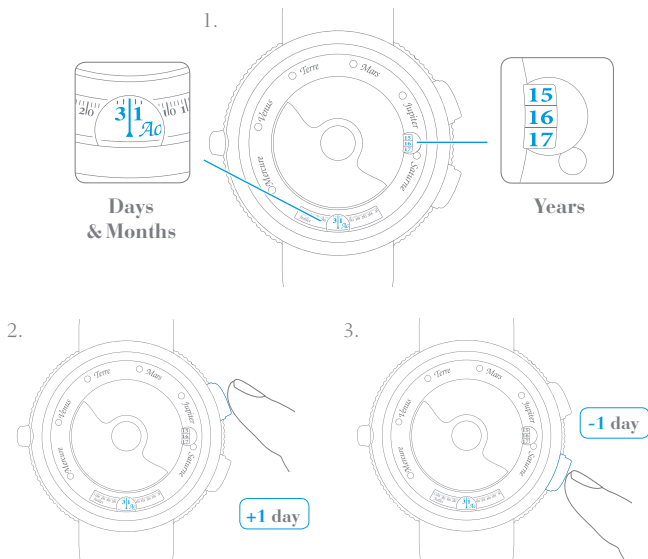

SELF-WINDING PLANÉTARIUM MOVEMENT

I. Read the time

II. Wind the watch

III. Set the time

SELF-WINDING PLANÉTIARIUM MOVEMENT

IV. Set the date

V. Set My Lucky Day function

PICTOGRAMS

Hours

Day

Minutes

Month

Calendar

Year

Wishes

Lucky Day

00h
AUTONOMY

Your watch's power reserve

Important note: wait 30 seconds after winding the watch before setting the time

Self-winding through your wrist movement

Turning clockwise

Turning counter-clockwise

Turning clockwise until you meet resistance