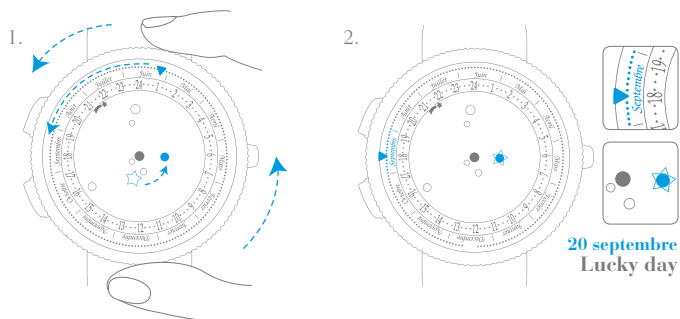

SELF-WINDING PLANÉTARIUM MOVEMENT

I. Read the time

II. Wind the watch

III. Set the time

SELF-WINDING PLANÉTIARIUM MOVEMENT

IV. Set the date

V. Set My Lucky Day function

PICTOGRAMS

00h
AUTONOMY

Your watch's power reserve

Important note: wait 30 seconds after winding the watch before setting the time

Self-winding through your wrist movement

Turning clockwise

Turning counter-clockwise

Turning clockwise until you meet resistance

Turning counter-clockwise until you meet resistance

Local time

Time in selected country

High-pitched sound

Low-pitched sound