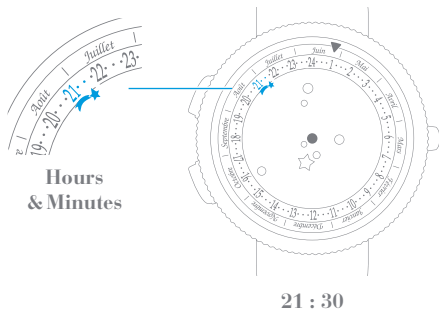

SELF-WINDING PLANÉTARIUM MOVEMENT

I. Read the time

II. Wind the watch

III. Set the time

SELF-WINDING PLANÉTIARIUM MOVEMENT

IV. Set the date

V. Set My Lucky Day function

PICTOGRAMS

00h
AUTONOMY

Your watch's power reserve

Important note: wait 30 seconds after winding the watch before setting the time

Self-winding through your wrist movement

Turning clockwise

Turning counter-clockwise

Turning clockwise until you meet resistance