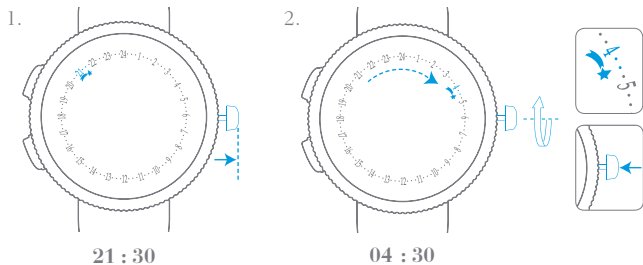

SELF-WINDING PLANÉTARIUM MOVEMENT

I. Read the time

II. Wind the watch

III. Set the time

SELF-WINDING PLANÉTIARIUM MOVEMENT

IV. Set the date

V. Set My Lucky Day function

PICTOGRAMS

00h
AUTONOMY

Your watch's power reserve

Important note: wait 30 seconds after winding the watch before setting the time

Self-winding through your wrist movement

Turning clockwise

Turning counter-clockwise

Turning clockwise until you meet resistance