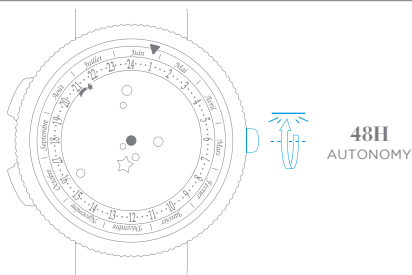

SELF-WINDING PLANÉTARIUM MOVEMENT

I. Read the time

II. Wind the watch

III. Set the time

SELF-WINDING PLANÉTIARIUM MOVEMENT

IV. Set the date

V. Set My Lucky Day function

PICTOGRAMS

00h
AUTONOMY

Your watch's power reserve

Important note: wait 30 seconds after winding the watch before setting the time

Self-winding through your wrist movement

Turning clockwise

Turning counter-clockwise

Turning clockwise until you meet resistance