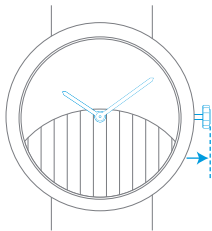

SELF-WINDING 24-HOUR MOVEMENT

I. Read the time

10 : 10

II. Wind the watch

III. Set the time

1.

10 : 10

2.

Wishes

Lucky Day

00h
AUTONOMY

Your watch's power reserve

Important note: wait 30 seconds after winding the watch before setting the time

Self-winding through your wrist movement

Turning clockwise

Turning counter-clockwise