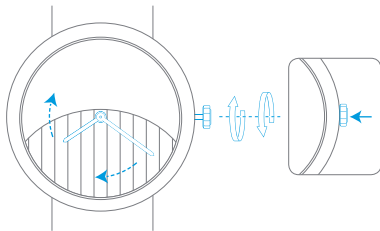

SELF-WINDING 24-HOUR MOVEMENT

I. Read the time

10 : 10

II. Wind the watch

III. Set the time

1.

10 : 10

2.

Wishes

Lucky Day

00h
AUTONOMY

Your watch's power reserve

Important note: wait 30 seconds after winding the watch before setting the time

Self-winding through your wrist movement

Turning clockwise

Turning counter-clockwise