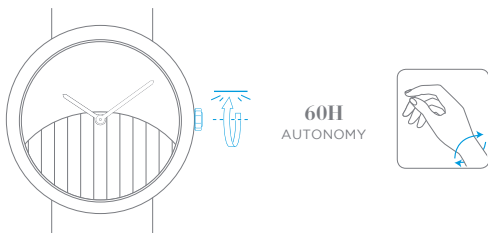

SELF-WINDING 24-HOUR MOVEMENT

I. Read the time

10 : 10

II. Wind the watch

III. Set the time

1.

10 : 10

2.

Wishes

Lucky Day

00h
AUTONOMY

Your watch's power reserve

Important note: wait 30 seconds after winding the watch before setting the time

Self-winding through your wrist movement

Turning clockwise

Turning counter-clockwise