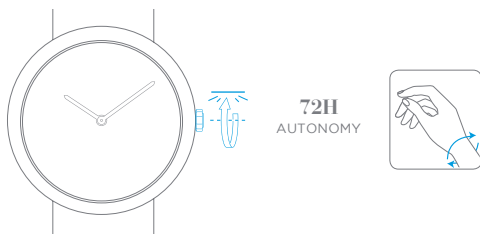

SELF-WINDING MECHANICAL MOVEMENT

I. Read the time

10 : 10

II. Wind the watch

III. Set the time

10 : 10

8 : 20

PICTOGRAMS

00h
AUTONOMY

Your watch's power reserve

Important note: wait 30 seconds after winding the watch before setting the time

Self-winding through your wrist movement

Turning clockwise

Turning counter-clockwise

Turning clockwise until you meet resistance