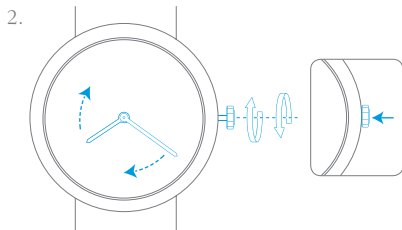

SELF-WINDING MECHANICAL MOVEMENT

I. Read the time

10 : 10

II. Wind the watch

III. Set the time

10 : 10

8 : 20

PICTOGRAMS

00h
AUTONOMY

Your watch's power reserve

Important note: wait 30 seconds after winding the watch before setting the time

Self-winding through your wrist movement

Turning clockwise

Turning counter-clockwise

Turning clockwise until you meet resistance