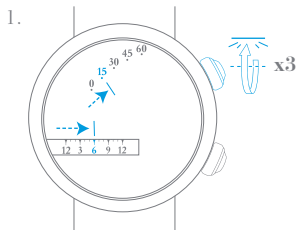

MANUAL-WINDING HOUR ON DEMAND, AUTOMATON, 5-MINUTE REPEATER MOVEMENT

I. Read the time

II. Wind the watch