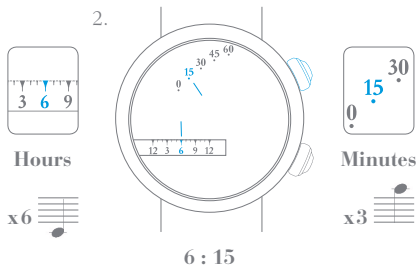

MANUAL-WINDING HOUR ON DEMAND, AUTOMATON, 5-MINUTE REPEATER MOVEMENT

I. Read the time

II. Wind the watch