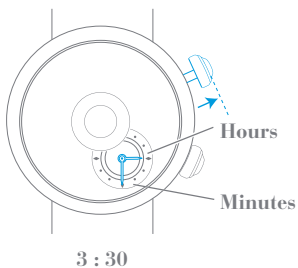

## III. Set the time

---

1.

2.

3.

4.

5.

**Wishes**

**Lucky Day**

**00h**  
AUTONOMY

Your watch's power reserve

Important note: wait 30 seconds after winding the watch before setting the time

Self-winding through your wrist movement

Turning clockwise