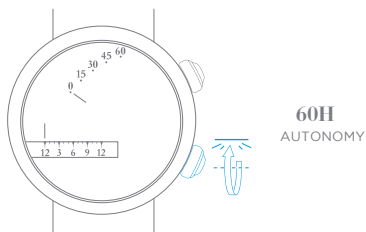

MANUAL-WINDING HOUR ON DEMAND, AUTOMATON, 5-MINUTE REPEATER MOVEMENT

I. Read the time

II. Wind the watch