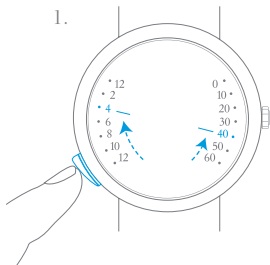

MANUAL-WINDING HOUR ON DEMAND RETROGRADE MOVEMENT

I. Read the time

1.