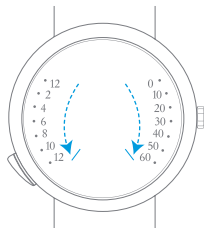

Minutes

4 : 40

3.