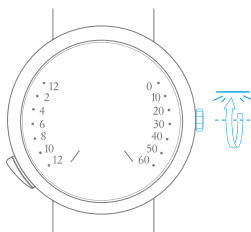

II. Wind the watch