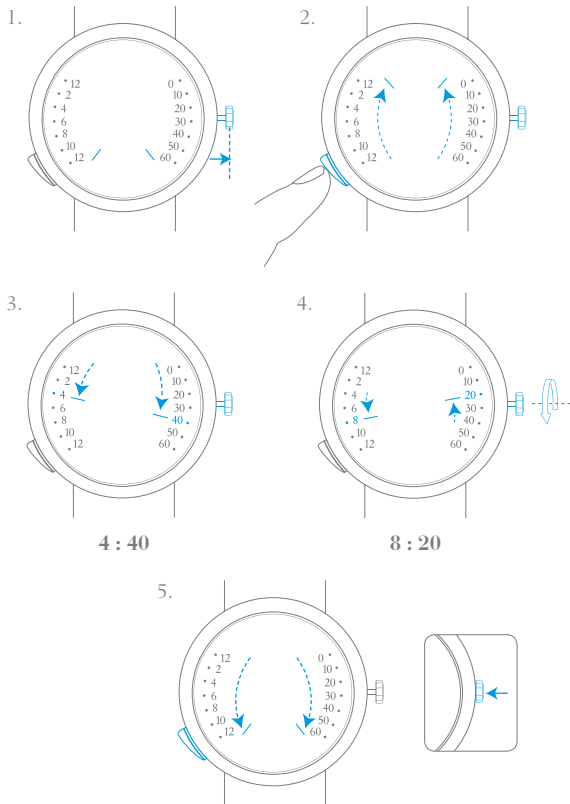

MANUAL-WINDING HOUR ON DEMAND RETROGRADE MOVEMENT

III. Set the time