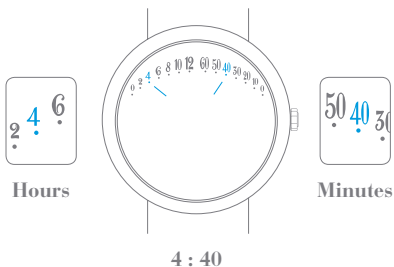

MANUAL-WINDING RETROGRADE MOVEMENT

I. Read the time

II. Wind the watch

MANUAL-WINDING RETROGRADE MOVEMENT

III. Set the time

1.

4 : 40

2.

8 : 20

1.

4 : 40

2.

8 : 20

PICTOGRAMS

Hours

Day

Important note: wait 30 seconds after winding the watch before setting the time

Self-winding through your wrist movement

Turning clockwise

Turning counter-clockwise

Turning clockwise until you meet resistance