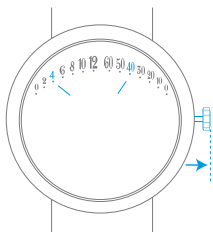

MANUAL-WINDING RETROGRADE MOVEMENT

I. Read the time

II. Wind the watch

MANUAL-WINDING RETROGRADE MOVEMENT

III. Set the time

1.

4 : 40

2.

8 : 20

1.

4 : 40

2.

8 : 20

PICTOGRAMS

Hours

Day

Important note: wait 30 seconds after winding the watch before setting the time

Self-winding through your wrist movement

Turning clockwise

Turning counter-clockwise

Turning clockwise until you meet resistance