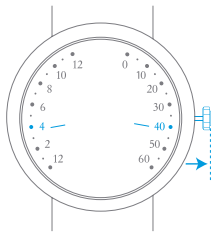

MANUAL-WINDING RETROGRADE MOVEMENT

I. Read the time

II. Wind the watch

MANUAL-WINDING RETROGRADE MOVEMENT

III. Set the time

1.

4 : 40

2.

8 : 20

1.

4 : 40

2.

8 : 20

PICTOGRAMS

Hours

Day

Important note: wait 30 seconds after winding the watch before setting the time

Self-winding through your wrist movement

Turning clockwise

Turning counter-clockwise

Turning clockwise until you meet resistance