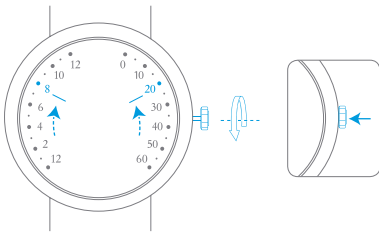

MANUAL-WINDING RETROGRADE MOVEMENT

I. Read the time

II. Wind the watch

MANUAL-WINDING RETROGRADE MOVEMENT

III. Set the time

1.

4 : 40

2.

8 : 20

1.

4 : 40

2.

8 : 20

PICTOGRAMS

Hours

Day

Important note: wait 30 seconds after winding the watch before setting the time

Self-winding through your wrist movement

Turning clockwise

Turning counter-clockwise

Turning clockwise until you meet resistance