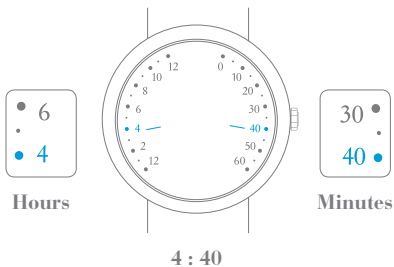

MANUAL-WINDING RETROGRADE MOVEMENT

I. Read the time

II. Wind the watch

MANUAL-WINDING RETROGRADE MOVEMENT

III. Set the time

1.

4 : 40

2.

8 : 20

1.

4 : 40

2.

8 : 20

PICTOGRAMS

Hours

Day

Important note: wait 30 seconds after winding the watch before setting the time

Self-winding through your wrist movement

Turning clockwise

Turning counter-clockwise

Turning clockwise until you meet resistance