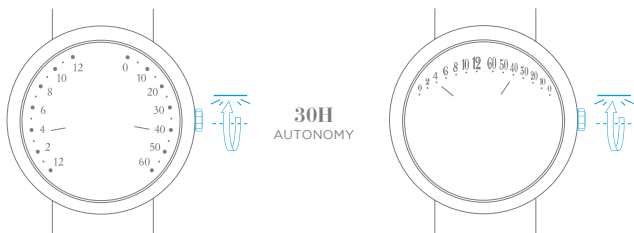

MANUAL-WINDING RETROGRADE MOVEMENT

I. Read the time

II. Wind the watch

MANUAL-WINDING RETROGRADE MOVEMENT

III. Set the time

1.

4 : 40

2.

8 : 20

1.

4 : 40

2.

8 : 20

PICTOGRAMS

Hours

Day

Important note: wait 30 seconds after winding the watch before setting the time

Self-winding through your wrist movement

Turning clockwise

Turning counter-clockwise

Turning clockwise until you meet resistance