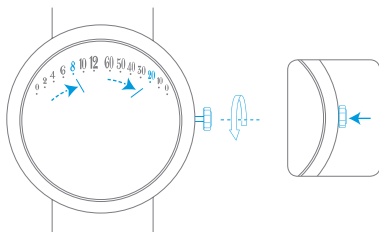

MANUAL-WINDING RETROGRADE MOVEMENT

I. Read the time

II. Wind the watch

MANUAL-WINDING RETROGRADE MOVEMENT

III. Set the time

1.

4 : 40

2.

Important note: wait 30 seconds after winding the watch before setting the time

Self-winding through your wrist movement

Turning clockwise

Turning counter-clockwise

Turning clockwise until you meet resistance