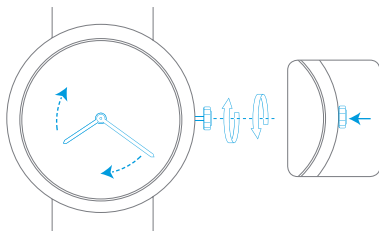

MANUAL-WINDING MECHANICAL MOVEMENT

I. Read the time

---

10 : 10

II. Wind the watch

60H
AUTONOMY

III. Set the time

1.

10 : 10

2.

8 : 20