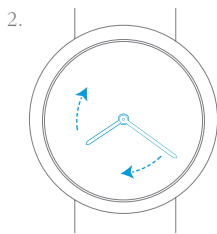

QUARTZ MOVEMENT WITHOUT CROWN

I. Read the time

10 : 10

II. Set the time

8 : 20

PICTOGRAMS

Hours

Day

Important note: wait 30 seconds after winding the watch before setting the time

Self-winding through your wrist movement

Turning clockwise

Turning counter-clockwise

Turning clockwise until you meet resistance