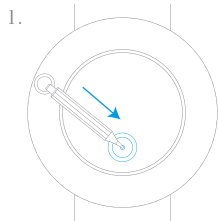

QUARTZ MOVEMENT WITHOUT CROWN

I. Read the time

10 : 10

II. Set the time

8 : 20

PICTOGRAMS

Hours

Day

Important note: wait 30 seconds after winding the watch before setting the time

Self-winding through your wrist movement

Turning clockwise

Turning counter-clockwise

Turning clockwise until you meet resistance