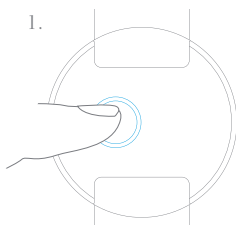

QUARTZ MOVEMENT WITHOUT CROWN

I. Read the time

10 : 10

II. Set the time

8 : 20

PICTOGRAMS

Hours

Day

Important note: wait 30 seconds after winding the watch before setting the time

Self-winding through your wrist movement

Turning clockwise

Turning counter-clockwise

Turning clockwise until you meet resistance