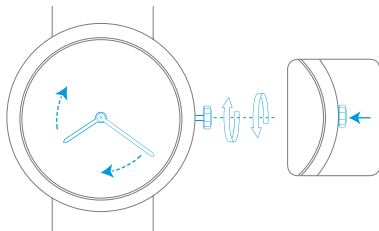

QUARTZ MOVEMENT WITH CROWN

I. Read the time

10 : 10

II. Set the time

1.

10 : 10

2.

8 : 20

Year

Wishes

Lucky Day

00h
AUTONOMY

Your watch's power reserve

Important note: wait 30 seconds after winding the watch before setting the time

Self-winding through your wrist movement

Turning clockwise