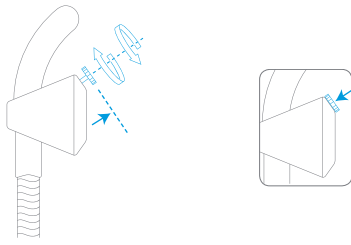

QUARTZ MOVEMENT WITH CROWN

I. Read the time

---

10 : 10

II. Set the time

1.

10 : 10

2.

8 : 20

1.

2.