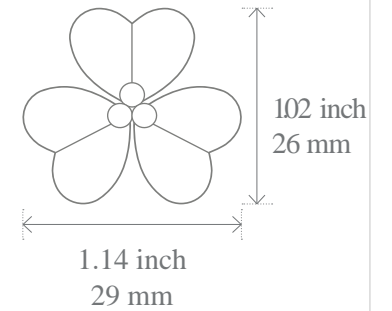

Van Cleef & Arpels

FRIVOLE

Motif size guide

Mini model

Small model

Large model

Very large model

Print in actual size to see the real dimension of the motif

The dimensions are given as an indication. Each Van Cleef & Arpels creation is handmade, the size may vary from one creation to another.

© Van Cleef & Arpels-2019 All rights reserved