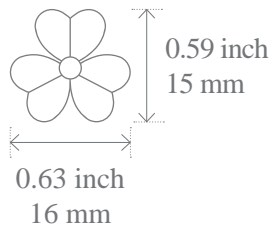

Van Cleef & Arpels

FRIVOLE

Motif size guide

Mini model

Small model

Large model

Very large model

Print in actual size to see the real dimension of the motif

The dimensions are given as an indication. Each Van Cleef & Arpels creation is handmade, the size may vary from one creation to another.

© Van Cleef & Arpels-2019 All rights reserved