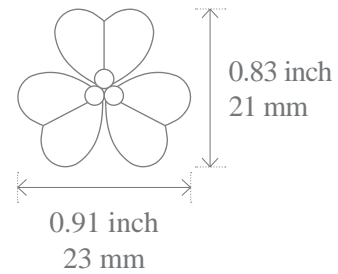

Van Cleef & Arpels

FRIVOLE

Motif size guide

Mini model

Small model

Large model

Very large model

Print in actual size to see the real dimension of the motif

The dimensions are given as an indication. Each Van Cleef & Arpels creation is handmade, the size may vary from one creation to another.

© Van Cleef & Arpels-2019 All rights reserved