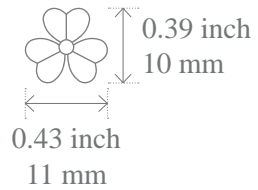

Van Cleef & Arpels

FRIVOLE

Motif size guide

Mini model

Small model

Large model

Very large model

Print in actual size to see the real dimension of the motif

The dimensions are given as an indication. Each Van Cleef & Arpels creation is handmade, the size may vary from one creation to another.

© Van Cleef & Arpels-2019 All rights reserved