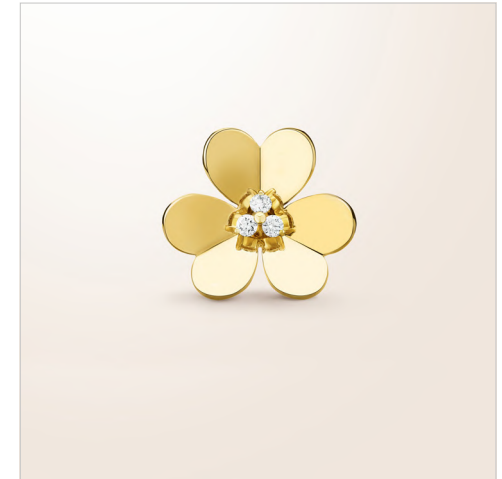

Van Cleef & Arpels

FRIVOLE

Motif size guide

Mini model

Small model

Large model

Very large model

Print in actual size to see the real dimension of the motif

The dimensions are given as an indication. Each Van Cleef & Arpels creation is handmade, the size may vary from one creation to another.

© Van Cleef & Arpels-2019 All rights reserved