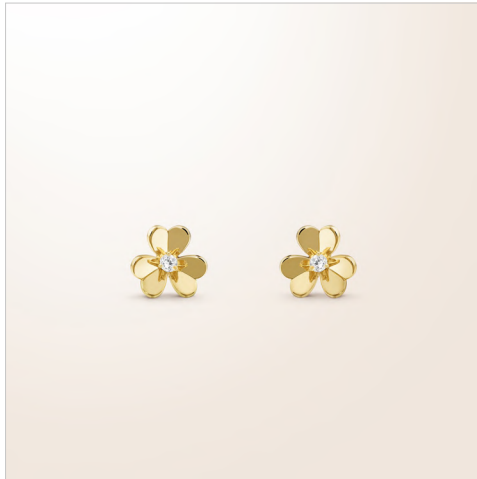

Van Cleef & Arpels

FRIVOLE

Motif size guide

Mini model

Small model

Large model

Very large model

Print in actual size to see the real dimension of the motif

The dimensions are given as an indication. Each Van Cleef & Arpels creation is handmade, the size may vary from one creation to another.

© Van Cleef & Arpels-2019 All rights reserved