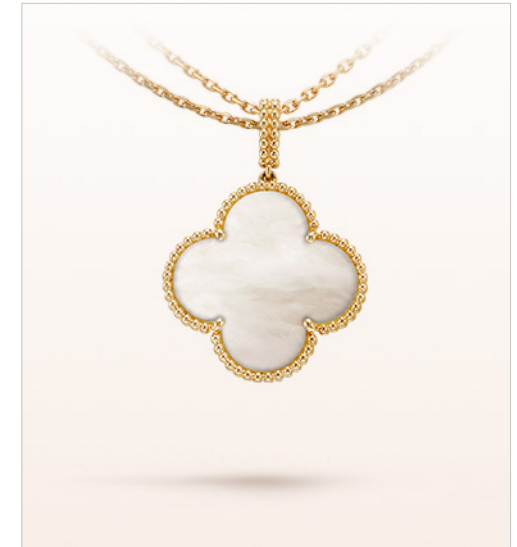

Van Cleef & Arpels

Alhambra

Motif size guide

0.37 inch
9,5 mm

Sweet Alhambra

0.59 inch
15 mm

Vintage Alhambra

0.63 inch
16 mm

Pure Alhambra

1.02 inch
26 mm

Magic Alhambra

Print in actual size to see the real dimension of the motif

The dimensions are given as an indication. Each Van Cleef & Arpels creation is handmade, the size may vary from one creation to another.