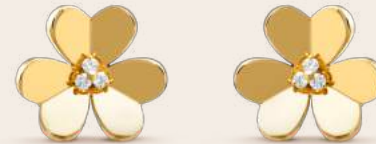

Van Cleef & Arpels

FRIVOLE

Motif size guide

0.43 inch
11 mm

Mini model

0.63 inch
16 mm

Small model

0.91 inch
23 mm

Large model

1.14 inch
29 mm

Very large model

Print in actual size to see the real dimension of the motif

The dimensions are given as an indication. Each Van Cleef & Arpels creation is handmade, the size may vary from one creation to another.