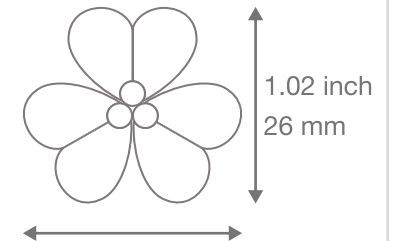

Van Cleef & Arpels

FRIVOLE

Motif size guide

0.43 inch
11 mm

Mini model

0.63 inch
16 mm

Small model

0.91 inch
23 mm

Large model

1.14 inch
29 mm

Very large model

Print in actual size to see the real dimension of the motif

The dimensions are given as an indication. Each Van Cleef & Arpels creation is handmade, the size may vary from one creation to another.