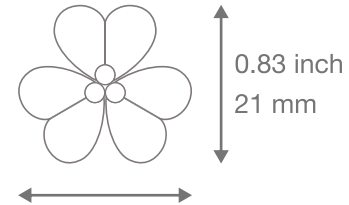

Van Cleef & Arpels

FRIVOLE

Motif size guide

0.43 inch
11 mm

Mini model

0.63 inch
16 mm

Small model

0.91 inch
23 mm

Large model

1.14 inch
29 mm

Very large model

Print in actual size to see the real dimension of the motif

The dimensions are given as an indication. Each Van Cleef & Arpels creation is handmade, the size may vary from one creation to another.