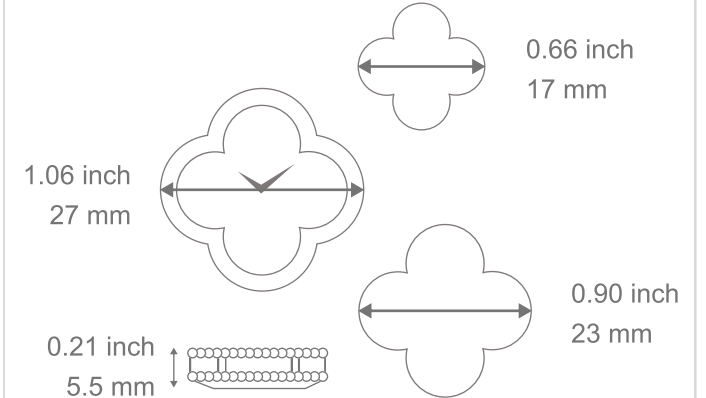

Van Cleef & Arpels

ALHAMBRA WATCHES

Size guide

Sweet Alhambra watch

Alhambra watch, small model

Alhambra watch, small model
Paved bracelet and bezel

Print in actual size to see the real dimension of the case