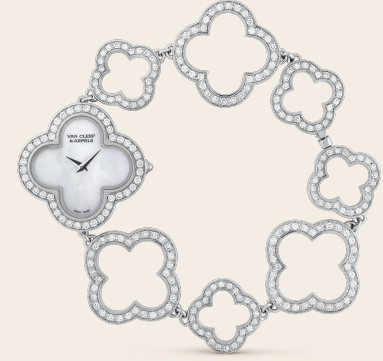

Van Cleef & Arpels

ALHAMBRA WATCHES

Size guide

Sweet Alhambra watch

Alhambra watch, small model

Alhambra watch, small model
Paved bracelet and bezel

Print in actual size to see the real dimension of the case