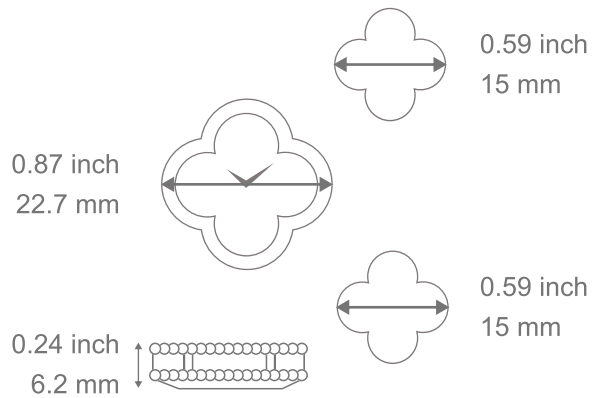

Van Cleef & Arpels

ALHAMBRA WATCHES

Size guide

Sweet Alhambra watch

Alhambra watch, small model

Alhambra watch, small model
Paved bracelet and bezel

Print in actual size to see the real dimension of the case

Please note that the size guide is an indicative tool.

We recommend you to visit one of our boutiques to try the watches on in order to define which one fits you best.

© Van Cleef & Arpels-2024 All rights reserved