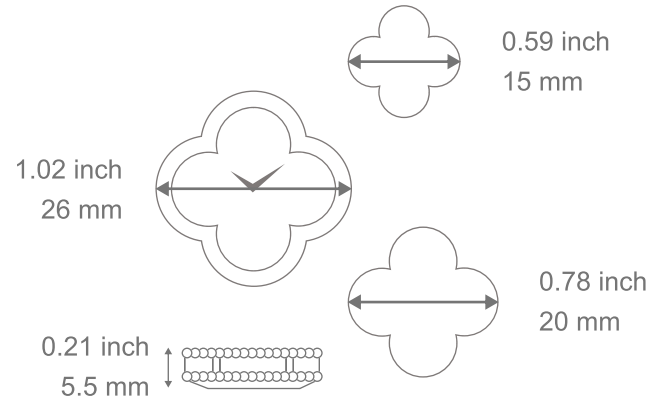

Van Cleef & Arpels

ALHAMBRA WATCHES

Size guide

Sweet Alhambra watch

Alhambra watch, small model

Alhambra watch, small model
Paved bracelet and bezel

Print in actual size to see the real dimension of the case

Please note that the size guide is an indicative tool.

We recommend you to visit one of our boutiques to try the watches on in order to define which one fits you best.

© Van Cleef & Arpels-2024 All rights reserved