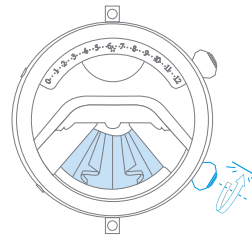

52h
AUTONOMY

Your watch's power reserve

Important note: wait 30 seconds after winding the watch before setting the time

Self-winding through your wrist movement

Turning clockwise

Turning counter-clockwise

Turning clockwise until you meet resistance

Turning counter-clockwise until you meet resistance

LOCAL
TIME

2ND TIME
ZONE

High-pitched sound

Low-pitched sound

LADY ARPELS BALLERINE MUSICALE

*MANUAL-WINDING MECHANICAL MOVEMENT
WITH RETROGRADE TIME INDICATION,
ON-DEMAND MUSICAL ANIMATION*

Van Cleef & Arpels

MANUAL-WINDING MECHANICAL MOVEMENT WITH RETROGRADE TIME INDICATION, ON-DEMAND MUSICAL ANIMATION

I. Read the time

II. Wind the watch

III. Set the time

IV. Launch the musical animation

1.

2.