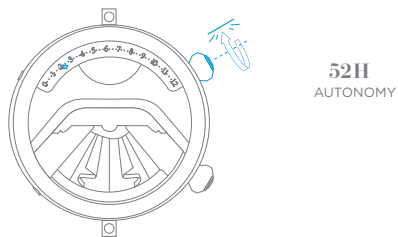

52h
AUTONOMY

Your watch's power reserve

Important note: wait 30 seconds after winding the watch before setting the time

Self-winding through your wrist movement

Turning clockwise

Turning counter-clockwise

Turning clockwise until you meet resistance

Turning counter-clockwise until you meet resistance

LOCAL
TIME

2ND TIME
ZONE

High-pitched sound

Low-pitched sound

LADY ARPELS BALLERINE MUSICALE

*MANUAL-WINDING MECHANICAL MOVEMENT
WITH RETROGRADE TIME INDICATION,
ON-DEMAND MUSICAL ANIMATION*

Van Cleef & Arpels

MANUAL-WINDING MECHANICAL MOVEMENT WITH RETROGRADE TIME INDICATION, ON-DEMAND MUSICAL ANIMATION

I. Read the time

II. Wind the watch

III. Set the time

IV. Launch the musical animation

1.

2.