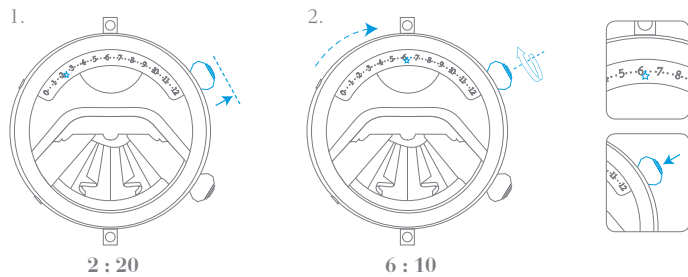

52h
AUTONOMY

Your watch's power reserve

Important note: wait 30 seconds after winding the watch before setting the time

Self-winding through your wrist movement

Turning clockwise

Turning counter-clockwise

Turning clockwise until you meet resistance

Turning counter-clockwise until you meet resistance

LOCAL
TIME

2ND TIME
ZONE

High-pitched sound

Low-pitched sound

LADY ARPELS BALLERINE MUSICALE

*MANUAL-WINDING MECHANICAL MOVEMENT
WITH RETROGRADE TIME INDICATION,
ON-DEMAND MUSICAL ANIMATION*

Van Cleef & Arpels

MANUAL-WINDING MECHANICAL MOVEMENT WITH RETROGRADE TIME INDICATION, ON-DEMAND MUSICAL ANIMATION

I. Read the time

II. Wind the watch

III. Set the time

IV. Launch the musical animation

1.

2.