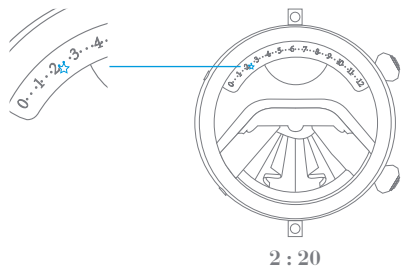

52h
AUTONOMY

Your watch's power reserve

Important note: wait 30 seconds after winding the watch before setting the time

Self-winding through your wrist movement

Turning clockwise

Turning counter-clockwise

Turning clockwise until you meet resistance

Turning counter-clockwise until you meet resistance

LOCAL
TIME

2ND TIME
ZONE

High-pitched sound

Low-pitched sound

LADY ARPELS BALLERINE MUSICALE

*MANUAL-WINDING MECHANICAL MOVEMENT
WITH RETROGRADE TIME INDICATION,
ON-DEMAND MUSICAL ANIMATION*

Van Cleef & Arpels

MANUAL-WINDING MECHANICAL MOVEMENT WITH RETROGRADE TIME INDICATION, ON-DEMAND MUSICAL ANIMATION

I. Read the time

II. Wind the watch

III. Set the time

IV. Launch the musical animation

1.

2.